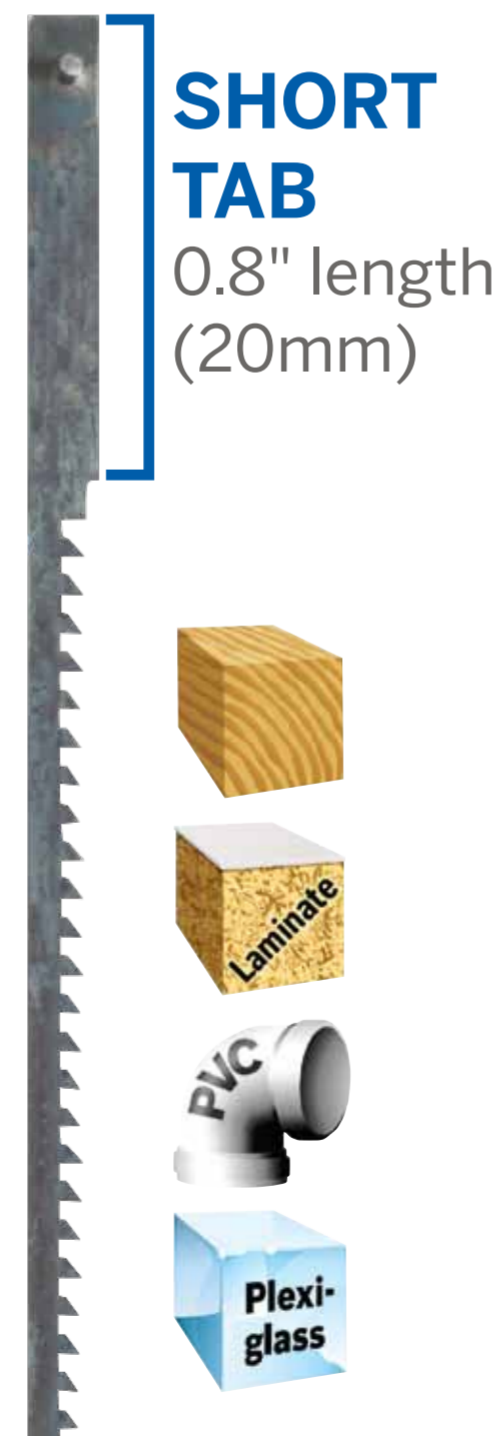

MS51

Wood & Plastic